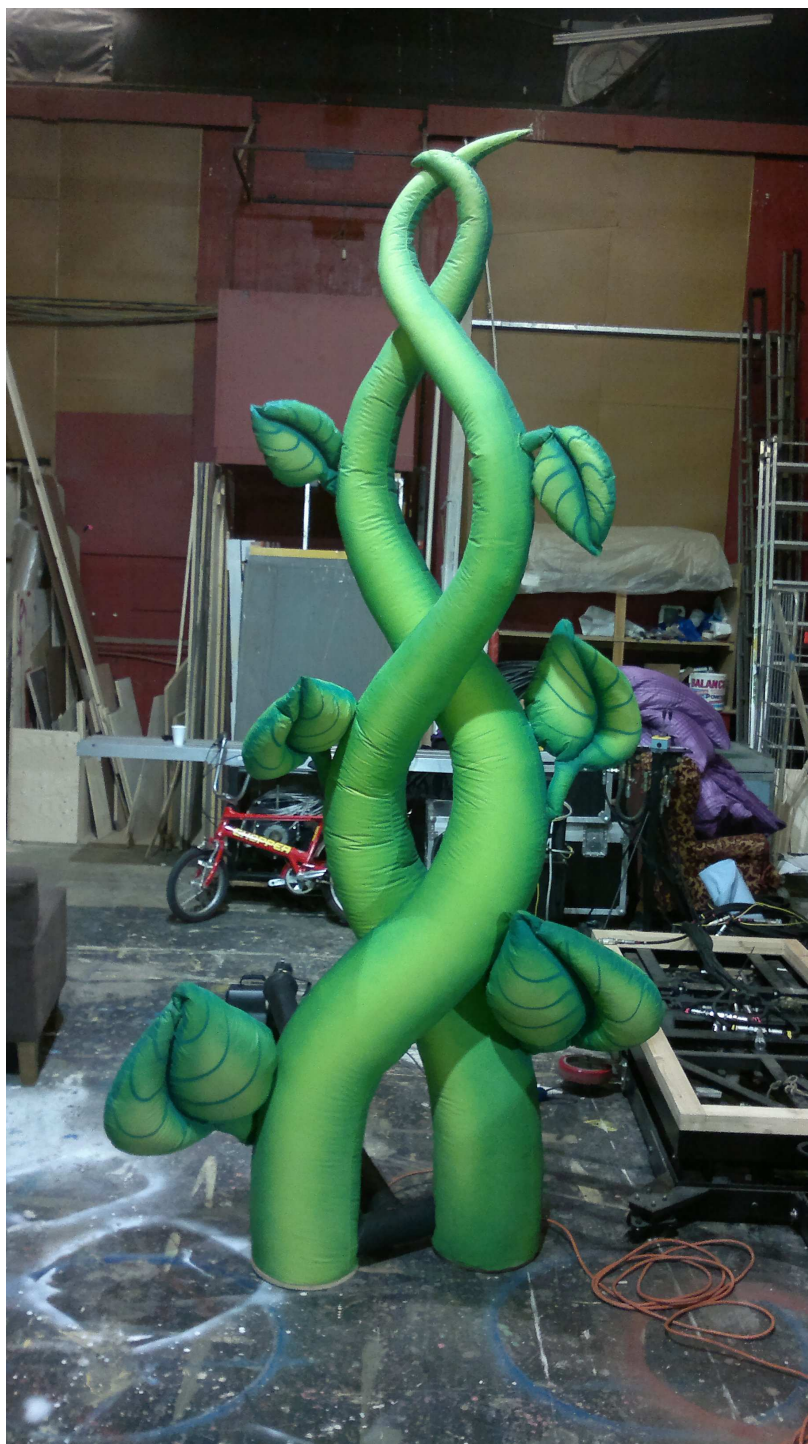

Theatre Royal Norwich Inflatables

Mini Beanstalk

The Mini Beanstalk is a single inflatable unit blown up by a single fan running of a 16A Cee form plug (this can be converted down to a 13A or 15A supply). Inflation time is approximately 10 seconds. The effect is freestanding when inflated.

The Mini Beanstalk is best preset inflated behind a groundrow (NOT SUPPLIED) to represent the “Top of the Beanstalk”. The beanstalk is inflated via a supply tube at the base of the beanstalk running to the fan. This can be located at stage level or routed through a trap from a substage area. The supply tube is 1500mm long

**Height 3000mm
Width at base 800mm
Width at widest point 1400mm
Hose length from fan 1500mm**